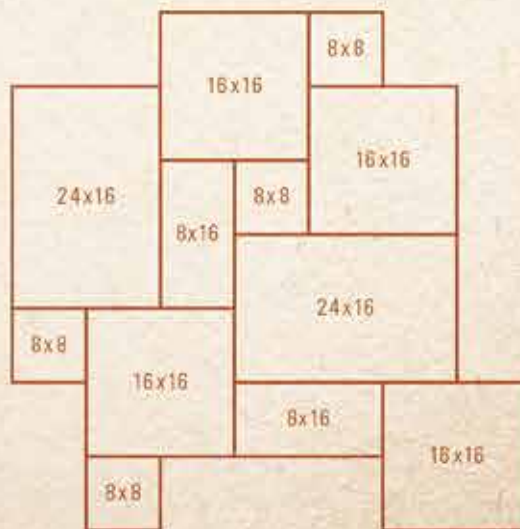

Pattern Flagstone Packaging

A	5 pieces	12" x 12"
B	6 pieces	12" x 18"
C	6 pieces	12" x 24"
D	1 piece	12" x 30"
E	6 pieces	18" x 18"
F	9 pieces	18" x 24"
G	4 pieces	18" x 30"
H	4 pieces	24" x 24"

Available in the following colors:

- Abbey Brook
- Blue Ice
- Brownstone
- Como Buff
- Jurassic
- Kentucky Buff

1 set = 100 sq.ft. = 41 pieces
 Each pallet includes 2 sets.
 200 sq.ft. per pallet

Travertine French Pattern Packaging

A	2 pieces	8" x 8"
B	1 piece	8" x 16"
C	2 pieces	16" x 16"
D	1 piece	24" x 16"

1 set = 8 sq.ft. = 6 pieces
 (Illustration shown is 2 sets)

Each pallet includes 25 layers.
 Most pallets are 200 sq.ft. per pallet
 on our travertine pattern pavers.
 For more information contact Semco.