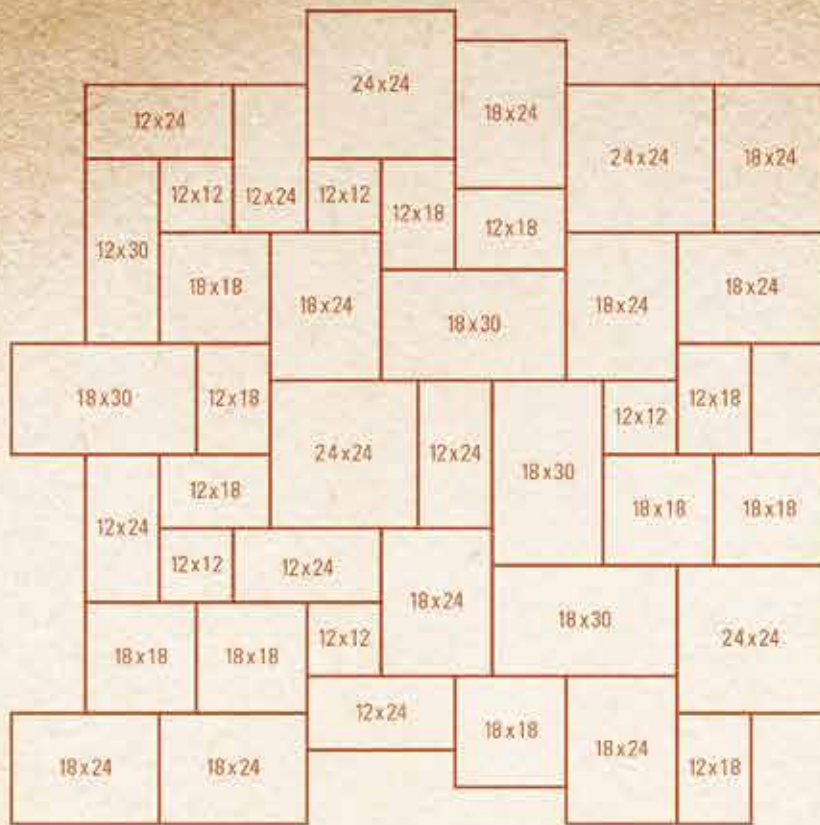

Pattern Flagstone Packaging

A	5 pieces	12" x 12"
B	6 pieces	12" x 18"
C	6 pieces	12" x 24"
D	1 piece	12" x 30"
E	6 pieces	18" x 18"
F	9 pieces	18" x 24"
G	4 pieces	18" x 30"
H	4 pieces	24" x 24"

Available in the following colors:

1 set = 8 sq.ft. = 6 pieces
 (Illustration shown is 2 sets)

Each pallet includes 25 layers.
 Most pallets are 200 sq.ft. per pallet
 on our travertine pattern pavers.
 For more information contact Semco.